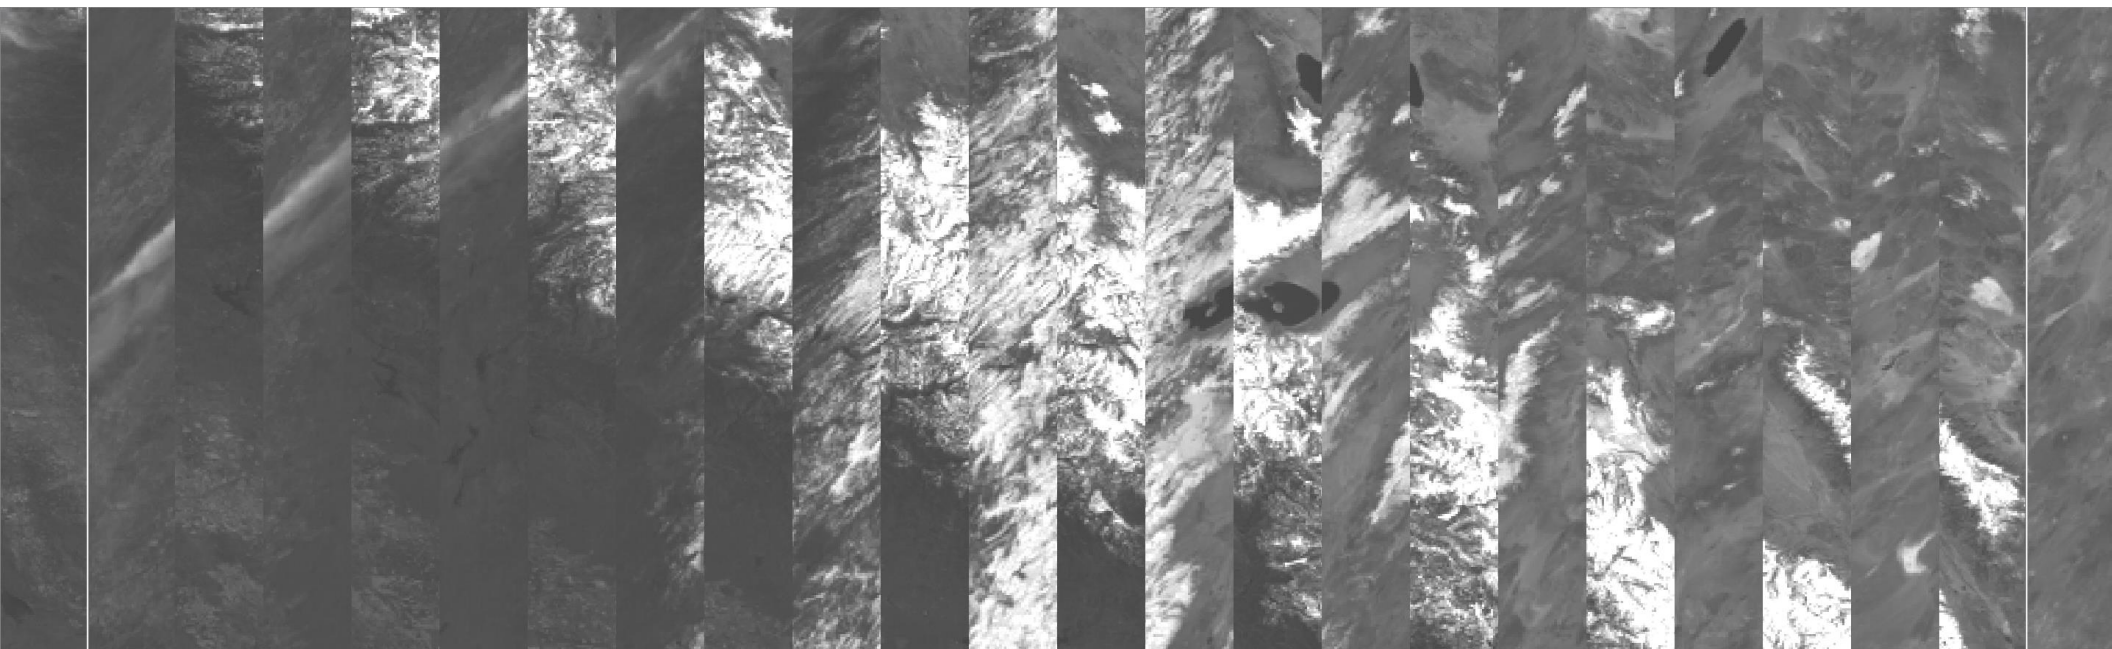

G G O O E E S S E W a e s s t t

**Tuolumne River Basin, Sierra Nevada, Colorado** [GOES ABI band 2 (0.64  $\mu\text{m}$ , 14  $\mu\text{rad}$ )]